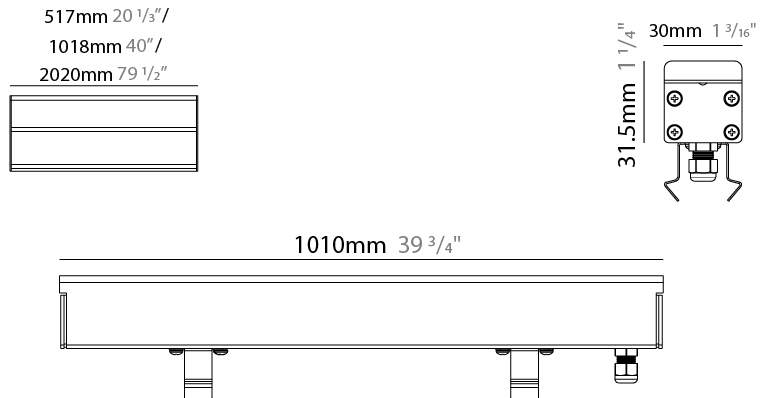

RANGER 30 RECESSED

E12I0031-RGBW

base number

1. To build a product code in our configurator select the specify button on the base model # product page
2. To build a manual product code on this datasheet choose from the options listed below in blue font and add the suffix to the base model #

GENERAL

Series: Ranger 30
Brand: Unonovesette
Division: Exterior
Mounting Type: Recessed
Mounting Location: In-Ground
Subcategory: Drive Over

PHYSICAL

Shape: Rectangle
Length (mm): 1010
Length (in): 39 3/4
Width (mm): 30
Width (in): 1 1/4
Height (mm): 31.5
Height (in): 1 1/4
Light Distribution: Direct
Weight (kg): 0.56
Weight (lbs): 2.45
Load Resistance (kg): 5000
Load Resistance (lbs): 11023
Fixture Finish: Opal White
Fixture Material: Extruded PMMA with Opal
Cable Details: IP67 300mm Cable

ELECTRICAL

Lamp Type: LED
Input Wattage (W): 23
Dimming: DMX
Control Gear: DMX
Driver Included: No
Driver Location: Remote
Driver Type: Constant Voltage - Universal
Driver Class: Class 2
Input Voltage (V): 120 - 277
Output Voltage (V): 24

LED

Color Temperature (°K): RGBW
CRI: >90 CRI
Lamp Life (hrs): 100000
Special LEDs offerings: RGBW

OPTICAL

Optic°: 150
Beam Angle: Diffused
Adjustability: Fixed

RATINGS AND CERTIFICATIONS

Certified By: Certified for North American Standards
IP rating: IP67
IK Rating: IK10

PROJECT	
TYPE	
SPECIFIER	
QUANTITY	
DATE